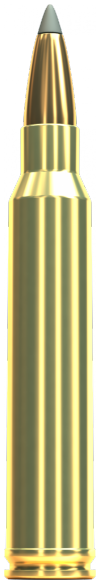

# 300 WIN. MAG.

## SBT V332632 200 GRS

SBT GameKing® - Spitzer Boat Tail bullets are designed for hunting at long range, where their extra margin of performance can make the critical difference. GameKing® bullets feature a boat tail design to bring hunters the ballistic advantage of match bullets. The streamlined tapered base of the boat tail bullet greatly reduces drag, which results in higher retained velocity, greater striking energy, a flatter trajectory and less wind drift than comparable flat base bullets.

### PROPERTIES

<b>BULLET</b>	TYPE	SBT
	WEIGHT	grs 200
	DIAMETER	in 0.308
	SECTIONAL DENSITY	lb/in <sup>2</sup> 0.301
	MATERIAL OF JACKET	N/A
<b>BALLISTIC COEFFICIENT</b>	G1	0.530
	G7	0.266
<b>CARTRIDGE</b>	LENGTH	in 3.339
<b>POWER FACTOR ESTIMATED</b>	kgr-fps	548.0
<b>TEST BARREL LENGTH</b>	in	23½
<b>SUGGESTED USE</b>		N/A
<b>FEATURES</b>		N/A