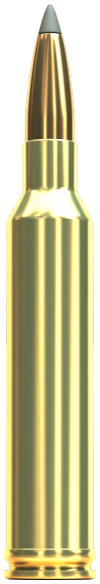

7 mm REM. MAG.

SBT ^{V332732} 175 GRS

SBT GameKing® - Spitzer Boat Tail bullets are designed for hunting at long range, where their extra margin of performance can make the critical difference. GameKing® bullets feature a boat tail design to bring hunters the ballistic advantage of match bullets. The streamlined tapered base of the boat tail bullet greatly reduces drag, which results in higher retained velocity, greater striking energy, a flatter trajectory and less wind drift than comparable flat base bullets.

PROPERTIES

BULLET	TYPE		SBT
	WEIGHT	grs	175
	DIAMETER	in	0.284
	SECTIONAL DENSITY	lb/in ²	0.310
	MATERIAL OF JACKET		N/A
BALLISTIC COEFFICIENT	G1		0.562
	G7		0.282
CARTRIDGE	LENGTH	in	3.287
POWER FACTOR ESTIMATED		kgr-fps	489.1
TEST BARREL LENGTH		in	24
SUGGESTED USE			N/A
FEATURES			N/A