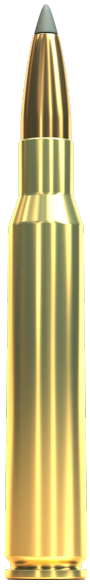

7 × 64

SBT V331182

175 GRS

SBT GameKing® - Spitzer Boat Tail bullets are designed for hunting at long range, where their extra margin of performance can make the critical difference. GameKing® bullets feature a boat tail design to bring hunters the ballistic advantage of match bullets. The streamlined tapered base of the boat tail bullet greatly reduces drag, which results in higher retained velocity, greater striking energy, a flatter trajectory and less wind drift than comparable flat base bullets.

PROPERTIES

BULLET	TYPE		SBT
	WEIGHT	grs	175
	DIAMETER	in	0.284
	SECTIONAL DENSITY	lb/in ²	0.310
	MATERIAL OF JACKET		N/A
BALLISTIC COEFFICIENT	G1		0.562
	G7		0.282
CARTRIDGE	LENGTH	in	3.307
POWER FACTOR ESTIMATED		kgr-fps	441.5
TEST BARREL LENGTH		in	23½
SUGGESTED USE			N/A
FEATURES			N/A