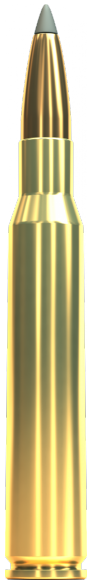

7 × 64

SBT V331182

175 GRS

SBT GameKing® - Spitzer Boat Tail bullets are designed for hunting at long range, where their extra margin of performance can make the critical difference. GameKing® bullets feature a boat tail design to bring hunters the ballistic advantage of match bullets. The streamlined tapered base of the boat tail bullet greatly reduces drag, which results in higher retained velocity, greater striking energy, a flatter trajectory and less wind drift than comparable flat base bullets.

PROPERTIES

BULLET	TYPE	SBT
	WEIGHT	grs 175
	DIAMETER	in 0.284
	SECTIONAL DENSITY	lb/in ² 0.310
	MATERIAL OF JACKET	N/A
BALLISTIC COEFFICIENT	G1	0.562
	G7	0.282
CARTRIDGE	LENGTH	in 3.307
POWER FACTOR ESTIMATED	kgr-fps	441.5
TEST BARREL LENGTH	in	23½
SUGGESTED USE		N/A
FEATURES		N/A